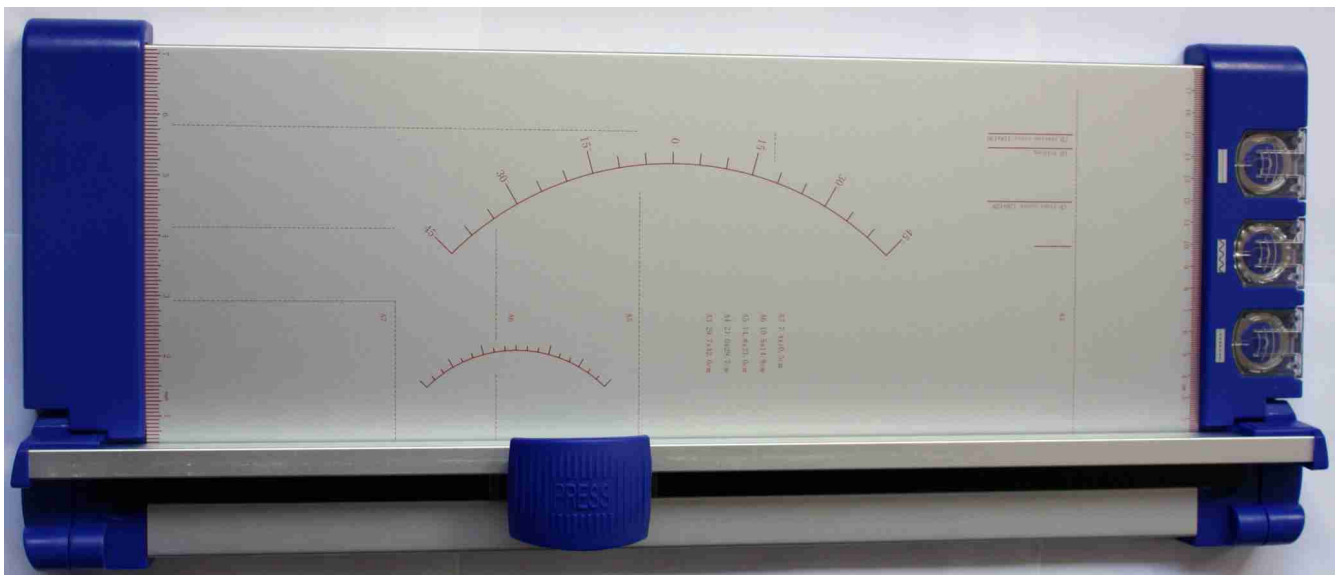

TS1 004 Rotary Cutter plus 3 blades